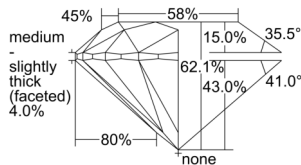

GIA®

FACSIMILE

GIA REPORT 6502408738

Verify this report at GIA.edu

GIA NATURAL DIAMOND DOSSIER®

September 12, 2024
GIA Report Number **6502408738**
Shape and Cutting Style ..... **Round Brilliant**
Measurements ..... **4.52 - 4.54 x 2.81 mm**

GRADING RESULTS

Carat Weight ..... **0.35 carat**
Color Grade ..... **H**
Clarity Grade **VS1**
Cut Grade ..... **Excellent**

ADDITIONAL GRADING INFORMATION

Polish ..... **Excellent**
Symmetry ..... **Excellent**
Fluorescence ..... **None**
Clarity Characteristics..... **Crystal, Cloud, Needle, Pinpoint**
Inspection(s): **GIA 6502408738**

PROPORTIONS

Profile to actual proportions

GRADING SCALES

GIA COLOR SCALE	GIA CLARITY SCALE	GIA CUT SCALE	
D	FLAWLESS	EXCELLENT	
E	INTERNALLY FLAWLESS		
F		VVS₁	VERY GOOD
G	VVS₂		
H	VS₁	GOOD	
I	VS₂		
J	SI₁	FAIR	
K	SI₂		
L	I₁	POOR	
M			
N			
O	I₂		
P			
Q	I₃		
R			
S			
T			
U			
V			
W			
X			
Y			
Z