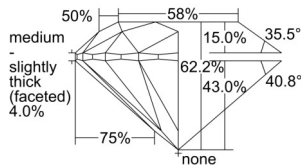

GIA®

FACSIMILE

GIA REPORT 6502411568

Verify this report at GIA.edu

GIA NATURAL DIAMOND DOSSIER®

September 16, 2024
GIA Report Number 6502411568
Shape and Cutting Style ..... Round Brilliant
Measurements ..... 4.74 - 4.77 x 2.96 mm

GRADING RESULTS

Carat Weight ..... 0.41 carat
Color Grade ..... J
Clarity Grade VVS1
Cut Grade ..... Excellent

ADDITIONAL GRADING INFORMATION

Polish ..... Excellent
Symmetry ..... Excellent
Fluorescence ..... None
Clarity Characteristics ..... Indented Natural, Cavity
Inscription(s): GIA 6502411568

PROPORTIONS

Profile to actual proportions

GRADING SCALES

GIA COLOR SCALE	GIA CLARITY SCALE	GIA CUT SCALE	
D	FLAWLESS	EXCELLENT	
E	INTERNALLY FLAWLESS		
F		VVS₁	VERY GOOD
G	VVS₂		
H	VS₁	GOOD	
I	VS₂		
J	SI₁	FAIR	
K	SI₂		
L	I₁	POOR	
M	I₂		
N	I₃		
O			
P			
Q			
R			
S			
T			
U			
V			
W			
X			
Y			
Z