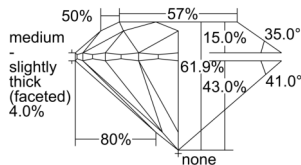

GIA®

FACSIMILE

GIA REPORT 6502414361

Verify this report at GIA.edu

GIA NATURAL DIAMOND DOSSIER®

September 16, 2024
GIA Report Number 6502414361
Shape and Cutting Style ..... Round Brilliant
Measurements ..... 4.54 - 4.57 x 2.82 mm

GRADING RESULTS

Carat Weight ..... 0.36 carat
Color Grade ..... F
Clarity Grade S11
Cut Grade ..... Excellent

ADDITIONAL GRADING INFORMATION

Polish ..... Excellent
Symmetry ..... Excellent
Fluorescence ..... None
Clarity Characteristics ..... Feather
Inscription(s): GIA 6502414361

PROPORTIONS

Profile to actual proportions

GRADING SCALES

GIA COLOR SCALE	GIA CLARITY SCALE	GIA CUT SCALE	
D	FLAWLESS	EXCELLENT	
E	INTERNALLY FLAWLESS		
F		VVS₁	VERY GOOD
G	VVS₂		
H	VS₁	GOOD	
I	VS₂		
J	S1₁	FAIR	
K	S1₂		
L	I₁	POOR	
M	I₂		
N	I₃		
O			
P			
Q			
R			
S			
T			
U			
V			
W			
X			
Y			
Z