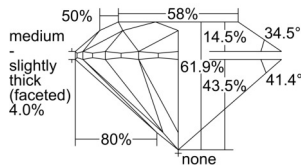

GIA®

FACSIMILE

GIA REPORT 6502414435

Verify this report at GIA.edu

GIA NATURAL DIAMOND DOSSIER®

September 13, 2024
GIA Report Number **6502414435**
Shape and Cutting Style ..... **Round Brilliant**
Measurements ..... **4.04 - 4.07 x 2.51 mm**

GRADING RESULTS

Carat Weight ..... **0.25 carat**
Color Grade ..... **F**
Clarity Grade **VS1**
Cut Grade ..... **Excellent**

ADDITIONAL GRADING INFORMATION

Polish ..... **Excellent**
Symmetry ..... **Excellent**
Fluorescence ..... **None**
Clarity Characteristics ..... **Feather, Needle, Pinpoint**
Inscription(s): **GIA 6502414435**

PROPORTIONS

Profile to actual proportions

GRADING SCALES

GIA COLOR SCALE	GIA CLARITY SCALE	GIA CUT SCALE	
D	FLAWLESS	EXCELLENT	
E	INTERNALLY FLAWLESS		
F		VVS₁	VERY GOOD
G	VVS₂		
H	VS₁	GOOD	
I	VS₂		
J	SI₁	FAIR	
K	SI₂		
L	I₁	POOR	
M	I₂		
N	I₃		
O			
P			
Q			
R			
S			
T			
U			
V			
W			
X			
Y			
Z