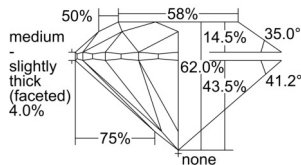

GIA®

FACSIMILE

GIA REPORT 6502414684

Verify this report at GIA.edu

GIA NATURAL DIAMOND DOSSIER®

September 13, 2024
GIA Report Number 6502414684
Shape and Cutting Style ..... Round Brilliant
Measurements ..... 4.45 - 4.46 x 2.76 mm

GRADING RESULTS

Carat Weight ..... 0.34 carat
Color Grade ..... E
Clarity Grade S11
Cut Grade ..... Excellent

ADDITIONAL GRADING INFORMATION

Polish ..... Excellent
Symmetry ..... Excellent
Fluorescence ..... None
Clarity Characteristics ..... Cloud
Inscription(s): GIA 6502414684

PROPORTIONS

Profile to actual proportions

GRADING SCALES

GIA COLOR SCALE	GIA CLARITY SCALE	GIA CUT SCALE
D	FLAWLESS	EXCELLENT
E	FLAWLESS	
F	INTERNALLY FLAWLESS	VERY GOOD
G	FLAWLESS	
H	VVS₁	GOOD
I	VVS₂	
J	VS₁	FAIR
K	VS₂	
L	S1₁	POOR
M	S1₂	
N	I₁	
O	I₂	
P	I₃	
Q		
R		
S		
T		
U		
V		
W		
X		
Y		
Z