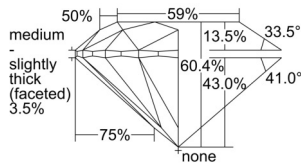

GIA®

FACSIMILE

GIA REPORT 6502416546

Verify this report at GIA.edu

GIA NATURAL DIAMOND DOSSIER®

September 13, 2024
GIA Report Number 6502416546
Shape and Cutting Style ..... Round Brilliant
Measurements ..... 4.78 - 4.82 x 2.90 mm

GRADING RESULTS

Carat Weight ..... 0.41 carat
Color Grade ..... F
Clarity Grade VS1
Cut Grade ..... Excellent

ADDITIONAL GRADING INFORMATION

Polish ..... Excellent
Symmetry ..... Excellent
Fluorescence ..... None
Clarity Characteristics ..... Cloud, Pinpoint
Inscription(s): GIA 6502416546

PROPORTIONS

Profile to actual proportions

GRADING SCALES

GIA COLOR SCALE	GIA CLARITY SCALE	GIA CUT SCALE	
D	FLAWLESS	EXCELLENT	
E	INTERNALLY FLAWLESS		
F		VVS₁	VERY GOOD
G	VVS₂		
H	VS₁	GOOD	
I	VS₂		
J	SI₁	FAIR	
K	SI₂		
L	I₁	POOR	
M	I₂		
N	I₃		
O			
P			
Q			
R			
S			
T			
U			
V			
W			
X			
Y			
Z