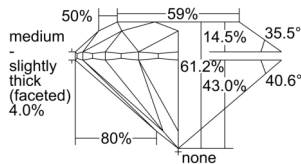

GIA®

FACSIMILE

GIA REPORT 6502420531

Verify this report at GIA.edu

GIA NATURAL DIAMOND DOSSIER®

September 16, 2024
GIA Report Number 6502420531
Shape and Cutting Style ..... Round Brilliant
Measurements ..... 4.29 - 4.31 x 2.63 mm

GRADING RESULTS

Carat Weight ..... 0.30 carat
Color Grade ..... D
Clarity Grade S11
Cut Grade ..... Excellent

ADDITIONAL GRADING INFORMATION

Polish ..... Excellent
Symmetry ..... Excellent
Fluorescence ..... None
Clarity Characteristics ..... Crystal, Cloud, Feather
Inscription(s): GIA 6502420531

PROPORTIONS

Profile to actual proportions

GRADING SCALES

GIA COLOR SCALE	GIA CLARITY SCALE	GIA CUT SCALE	
D	FLAWLESS	EXCELLENT	
E	INTERNALLY FLAWLESS		
F		VVS₁	VERY GOOD
G	VVS₂		
H	VS₁	GOOD	
I	VS₂		
J	S1₁	FAIR	
K	S1₂		
L	I₁	POOR	
M	I₂		
N	I₃		
O			
P			
Q			
R			
S			
T			
U			
V			
W			
X			
Y			
Z