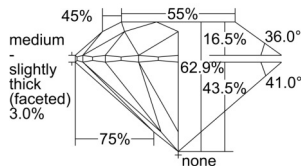

GIA®

FACSIMILE

GIA REPORT 6502420815

Verify this report at GIA.edu

GIA NATURAL DIAMOND DOSSIER®

September 16, 2024
GIA Report Number 6502420815
Shape and Cutting Style ..... Round Brilliant
Measurements ..... 5.24 - 5.25 x 3.29 mm

GRADING RESULTS

Carat Weight ..... 0.55 carat
Color Grade ..... E
Clarity Grade VS1
Cut Grade ..... Excellent

ADDITIONAL GRADING INFORMATION

Polish ..... Excellent
Symmetry ..... Excellent
Fluorescence ..... None
Clarity Characteristics..... Crystal, Feather, Cloud
Inscription(s): GIA 6502420815

PROPORTIONS

Profile to actual proportions