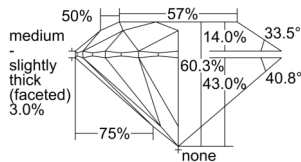

GIA®

FACSIMILE

GIA REPORT 6502420988

Verify this report at GIA.edu

GIA NATURAL DIAMOND DOSSIER®

September 16, 2024
GIA Report Number 6502420988
Shape and Cutting Style ..... Round Brilliant
Measurements ..... 5.84 - 5.86 x 3.53 mm

GRADING RESULTS

Carat Weight ..... 0.73 carat
Color Grade ..... D
Clarity Grade VVS2
Cut Grade ..... Excellent

ADDITIONAL GRADING INFORMATION

Polish ..... Excellent
Symmetry ..... Excellent
Fluorescence ..... None
Clarity Characteristics ..... Cloud, Pinpoint
Inscription(s): GIA 6502420988

PROPORTIONS

Profile to actual proportions

GRADING SCALES

GIA COLOR SCALE	GIA CLARITY SCALE	GIA CUT SCALE	
D	FLAWLESS	EXCELLENT	
E	INTERNALLY FLAWLESS		
F		VVS₁	VERY GOOD
G	VVS₂		
H	VS₁	GOOD	
I	VS₂		
J	SI₁	FAIR	
K	SI₂		
L	I₁	POOR	
M	I₂		
N	I₃		
O			
P			
Q			
R			
S			
T			
U			
V			
W			
X			
Y			
Z