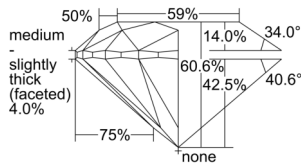

GIA®

FACSIMILE

GIA REPORT 6502421054

Verify this report at GIA.edu

GIA NATURAL DIAMOND DOSSIER®

September 16, 2024
GIA Report Number 6502421054
Shape and Cutting Style ..... Round Brilliant
Measurements ..... 4.30 - 4.33 x 2.61 mm

GRADING RESULTS

Carat Weight ..... 0.30 carat
Color Grade ..... E
Clarity Grade VS1
Cut Grade ..... Excellent

ADDITIONAL GRADING INFORMATION

Polish ..... Excellent
Symmetry ..... Excellent
Fluorescence ..... None
Clarity Characteristics ..... Feather, Cloud, Pinpoint
Inscription(s): GIA 6502421054

PROPORTIONS

Profile to actual proportions

GRADING SCALES

GIA COLOR SCALE	GIA CLARITY SCALE	GIA CUT SCALE	
D	FLAWLESS	EXCELLENT	
E	INTERNALLY FLAWLESS		
F		VVS₁	VERY GOOD
G	VVS₂		
H	VS₁	GOOD	
I	VS₂		
J	SI₁	FAIR	
K	SI₂		
L	I₁	POOR	
M			
N			
O	I₂		
P			
Q			
R	I₃		
S			
T			
U			
V			
W			
X			
Y			
Z