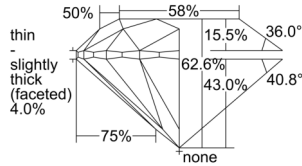

GIA®

FACSIMILE

GIA REPORT 6502421081

Verify this report at GIA.edu

GIA NATURAL DIAMOND DOSSIER®

September 16, 2024
GIA Report Number 6502421081
Shape and Cutting Style ..... Round Brilliant
Measurements ..... 5.02 - 5.06 x 3.15 mm

GRADING RESULTS

Carat Weight ..... 0.50 carat
Color Grade ..... E
Clarity Grade S11
Cut Grade ..... Excellent

ADDITIONAL GRADING INFORMATION

Polish ..... Excellent
Symmetry ..... Excellent
Fluorescence ..... None
Clarity Characteristics ..... Cloud, Crystal, Feather
Inscription(s): GIA 6502421081

PROPORTIONS

Profile to actual proportions