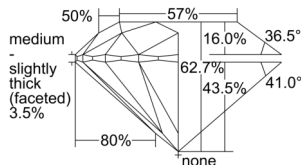

GIA®

FACSIMILE

GIA REPORT 6502421171

Verify this report at GIA.edu

GIA NATURAL DIAMOND DOSSIER®

September 13, 2024
GIA Report Number 6502421171
Shape and Cutting Style ..... Round Brilliant
Measurements ..... 5.63 - 5.67 x 3.54 mm

GRADING RESULTS

Carat Weight ..... 0.70 carat
Color Grade ..... G
Clarity Grade S11
Cut Grade ..... Excellent

ADDITIONAL GRADING INFORMATION

Polish ..... Excellent
Symmetry ..... Excellent
Fluorescence ..... None
Clarity Characteristics ..... Crystal, Feather, Cloud
Inscription(s): GIA 6502421171

PROPORTIONS

Profile to actual proportions

GRADING SCALES

GIA COLOR SCALE	GIA CLARITY SCALE	GIA CUT SCALE	
D	FLAWLESS	EXCELLENT	
E	INTERNALLY FLAWLESS		
F		VVS₁	VERY GOOD
G	VVS₂		
H	VS₁	GOOD	
I	VS₂		
J	S1₁	FAIR	
K	S1₂		
L	I₁	POOR	
M	I₂		
N	I₃		
O			
P			
Q			
R			
S			
T			
U			
V			
W			
X			
Y			
Z