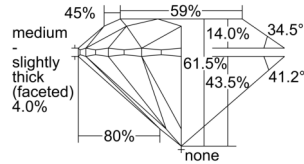

GIA®

FACSIMILE

GIA REPORT 6502421513

Verify this report at GIA.edu

GIA NATURAL DIAMOND DOSSIER®

September 16, 2024
GIA Report Number 6502421513
Shape and Cutting Style ..... Round Brilliant
Measurements ..... 4.80 - 4.82 x 2.96 mm

GRADING RESULTS

Carat Weight ..... 0.42 carat
Color Grade ..... E
Clarity Grade VS2
Cut Grade ..... Excellent

ADDITIONAL GRADING INFORMATION

Polish ..... Excellent
Symmetry ..... Excellent
Fluorescence ..... Medium Blue
Clarity Characteristics ..... Cloud, Crystal
Inscription(s): GIA 6502421513

PROPORTIONS

Profile to actual proportions

GRADING SCALES

GIA COLOR SCALE	GIA CLARITY SCALE	GIA CUT SCALE	
D	FLAWLESS	EXCELLENT	
E	INTERNALLY FLAWLESS		
F		VVS₁	VERY GOOD
G	VVS₂		
H	VS₁	GOOD	
I	VS₂		
J	SI₁	FAIR	
K	SI₂		
L	I₁	POOR	
M	I₂		
N	I₃		
O			
P			
Q			
R			
S			
T			
U			
V			
W			
X			
Y			
Z