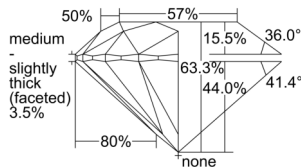

GIA®

FACSIMILE

GIA REPORT 6502421677

Verify this report at GIA.edu

GIA NATURAL DIAMOND DOSSIER®

September 16, 2024
GIA Report Number 6502421677
Shape and Cutting Style ..... Round Brilliant
Measurements ..... 5.33 - 5.38 x 3.39 mm

GRADING RESULTS

Carat Weight ..... 0.60 carat
Color Grade ..... H
Clarity Grade VS1
Cut Grade ..... Excellent

ADDITIONAL GRADING INFORMATION

Polish ..... Excellent
Symmetry ..... Excellent
Fluorescence ..... Medium Blue
Clarity Characteristics ..... Etch Channel, Cloud
Inscription(s): GIA 6502421677

PROPORTIONS

Profile to actual proportions

GRADING SCALES

GIA COLOR SCALE	GIA CLARITY SCALE	GIA CUT SCALE
COLOURLESS D	FLAWLESS	EXCELLENT
E	INTERNALLY FLAWLESS	
F	VVS₁	VERY GOOD
G		
H	VVS₂	GOOD
I	VS₁	
J	VS₂	FAIR
K	SI₁	
L	SI₂	POOR
M	I₁	
N	I₂	
O	I₃	
P		
Q		
R		
S		
T		
U		
V		
W		
X		
Y		
Z