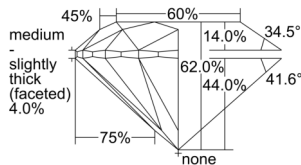

GIA®

FACSIMILE

GIA NATURAL DIAMOND DOSSIER®

September 16, 2024
GIA Report Number 6502422259
Shape and Cutting Style ..... Round Brilliant
Measurements ..... 3.94 - 3.97 x 2.45 mm

GRADING RESULTS

Carat Weight ..... 0.23 carat
Color Grade ..... G
Clarity Grade VS2
Cut Grade ..... Excellent

ADDITIONAL GRADING INFORMATION

Polish ..... Excellent
Symmetry ..... Excellent
Fluorescence ..... None
Clarity Characteristics ..... Cloud, Crystal
Inscription(s): GIA 6502422259

GIA REPORT 6502422259

Verify this report at GIA.edu

PROPORTIONS

Profile to actual proportions