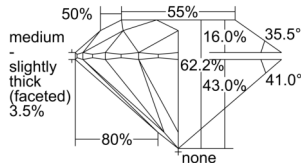

GIA®

FACSIMILE

GIA NATURAL DIAMOND DOSSIER®

September 16, 2024
GIA Report Number 6502422647
Shape and Cutting Style ..... Round Brilliant
Measurements ..... 4.44 - 4.45 x 2.77 mm

GRADING RESULTS

Carat Weight ..... 0.33 carat
Color Grade ..... F
Clarity Grade S11
Cut Grade ..... Excellent

ADDITIONAL GRADING INFORMATION

Polish ..... Excellent
Symmetry ..... Excellent
Fluorescence ..... None
Clarity Characteristics ..... Knot, Cloud
Inscription(s): GIA 6502422647

GIA REPORT 6502422647

Verify this report at GIA.edu

PROPORTIONS

Profile to actual proportions