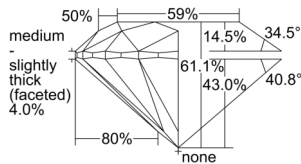

GIA®

FACSIMILE

GIA REPORT 6502422740

Verify this report at GIA.edu

GIA NATURAL DIAMOND DOSSIER®

September 17, 2024
GIA Report Number 6502422740
Shape and Cutting Style ..... Round Brilliant
Measurements ..... 5.39 - 5.42 x 3.30 mm

GRADING RESULTS

Carat Weight ..... 0.59 carat
Color Grade ..... G
Clarity Grade S11
Cut Grade ..... Excellent

ADDITIONAL GRADING INFORMATION

Polish ..... Excellent
Symmetry ..... Excellent
Fluorescence ..... None
Clarity Characteristics ..... Cloud, Feather
Inscription(s): GIA 6502422740

PROPORTIONS

Profile to actual proportions

GRADING SCALES

GIA COLOR SCALE

COLOREDNESS	D
	E
	F
	G
	H
	I
	J
NEAR COLORLESS	K
	L
Faint	M
	N
	O
	P
Very Light	Q
	R
	S
	T
	U
	V
Light	W
	X
	Y
	Z

GIA CLARITY SCALE

VERY VERY SLIGHTLY INCLUDED	FLAWLESS
	INTERNALLY FLAWLESS
VERY SLIGHTLY INCLUDED	VVS₁
	VVS₂
SLIGHTLY INCLUDED	VS₁
	VS₂
INCLUDED	SI₁
	SI₂
	I₁
	I₂
	I₃

GIA CUT SCALE

EXCELLENT
VERY GOOD
GOOD
FAIR
POOR