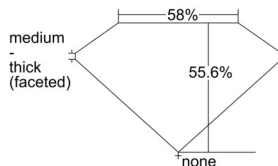

GIA®

FACSIMILE

GIA REPORT 6502422960

Verify this report at GIA.edu

GIA NATURAL DIAMOND DOSSIER®

September 18, 2024
GIA Report Number 6502422960
Shape and Cutting Style ..... Heart Brilliant
Measurements ..... 4.94 x 5.59 x 3.11 mm

GRADING RESULTS

Carat Weight ..... 0.50 carat
Color Grade ..... G
Clarity Grade VS1

ADDITIONAL GRADING INFORMATION

Polish ..... Excellent
Symmetry ..... Very Good
Fluorescence ..... None
Clarity Characteristics ..... Feather, Pinpoint
Inscription(s): GIA 6502422960

PROPORTIONS

Profile not to actual proportions

GRADING SCALES

GIA COLOR SCALE		GIA CLARITY SCALE				
COLORLESS	D	VERY VERY SLIGHTLY INCLUDED	FLAWLESS			
	E		INTERNALLY FLAWLESS			
	F		VVS₁			
	NEAR COLORLESS	G	VERY SLIGHTLY INCLUDED	VVS₂		
		H		VS₁		
		FAINT	I	SLIGHTLY INCLUDED	VS₂	
			J		SI₁	
			LIGHT	K	INCLUDED	SI₂
	L	I₁				
	M	I₂				
N	NOT GRADED	I₃				
O						
P						
Q						
R						
S						
T						
U						
V						
W						
X						
Y						
Z