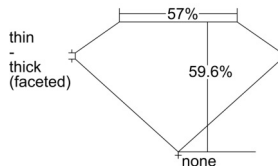

GIA®

FACSIMILE

GIA REPORT 6502423123

Verify this report at GIA.edu

GIA NATURAL DIAMOND DOSSIER®

September 13, 2024
GIA Report Number 6502423123
Shape and Cutting Style ..... Heart Brilliant
Measurements ..... 4.99 x 5.64 x 3.36 mm

GRADING RESULTS

Carat Weight ..... 0.55 carat
Color Grade ..... J
Clarity Grade VS2

ADDITIONAL GRADING INFORMATION

Polish ..... Excellent
Symmetry ..... Excellent
Fluorescence ..... None
Clarity Characteristics ..... Feather, Cloud, Crystal
Inscription(s): GIA 6502423123

PROPORTIONS

Profile not to actual proportions

GRADING SCALES

GIA COLOR SCALE		GIA CLARITY SCALE			
COLORLESS	D	VERY VERY SLIGHTLY INCLUDED	FLAWLESS		
	E		INTERNALLY FLAWLESS		
	F		VVS₁		
	NEAR COLORLESS	G	VERY SLIGHTLY INCLUDED	VVS₂	
		H		VS₁	
		FAINT	I	SLIGHTLY INCLUDED	VS₂
			J		SI₁
	K		SI₂		
	VERT LIGHT		L	INCLUDED	I₁
			M		I₂
N			I₃		
LIGHT		O			
		P			
		Q			
		R			
	S				
	T				
	U				
V					
W					
X					
Y					
Z