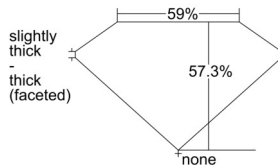

GIA®

FACSIMILE

GIA REPORT 6502423131

Verify this report at GIA.edu

GIA NATURAL DIAMOND DOSSIER®

September 16, 2024
GIA Report Number 6502423131
Shape and Cutting Style ..... Heart Brilliant
Measurements ..... 4.99 x 5.61 x 3.22 mm

GRADING RESULTS

Carat Weight ..... 0.50 carat
Color Grade ..... F
Clarity Grade VS1

ADDITIONAL GRADING INFORMATION

Polish ..... Excellent
Symmetry ..... Very Good
Fluorescence ..... None
Clarity Characteristics ..... Feather
Inscription(s): GIA 6502423131

PROPORTIONS

Profile not to actual proportions

GRADING SCALES

GIA COLOR SCALE		GIA CLARITY SCALE			
COLORLESS	D	VERY VERY SLIGHTLY INCLUDED	FLAWLESS		
	E		INTERNALLY FLAWLESS		
	F		VVS₁		
	G		VVS₂		
	NEAR COLORLESS	H	VERY SLIGHTLY INCLUDED	VS₁	
		I		VS₂	
		FAINT	J	SLIGHTLY INCLUDED	SI₁
			K		SI₂
	L		I₁		
	M		I₂		
N	I₃				
P					
VERT LIGHT	Q	INCLUDED			
	R				
	S				
	T				
	U				
	V				
LIGHT	W				
	X				
	Y				
	Z