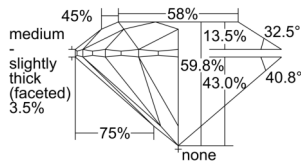

GIA®

FACSIMILE

GIA REPORT 6502423423

Verify this report at GIA.edu

GIA NATURAL DIAMOND DOSSIER®

September 16, 2024
GIA Report Number 6502423423
Shape and Cutting Style ..... Round Brilliant
Measurements ..... 5.14 - 5.18 x 3.09 mm

GRADING RESULTS

Carat Weight ..... 0.50 carat
Color Grade ..... H
Clarity Grade VS1
Cut Grade ..... Excellent

ADDITIONAL GRADING INFORMATION

Polish ..... Excellent
Symmetry ..... Excellent
Fluorescence ..... None
Clarity Characteristics..... Crystal, Cloud, Pinpoint, Knot
Inspection(s): GIA 6502423423

PROPORTIONS

Profile to actual proportions

GRADING SCALES

GIA COLOR SCALE	GIA CLARITY SCALE	GIA CUT SCALE	
D	FLAWLESS	EXCELLENT	
E	INTERNALLY FLAWLESS		
F		VVS₁	VERY GOOD
G	VVS₂		
H	VS₁	GOOD	
I	VS₂		
J	SI₁	FAIR	
K	SI₂		
L	I₁	POOR	
M	I₂		
N	I₃		
O			
P			
Q			
R			
S			
T			
U			
V			
W			
X			
Y			
Z