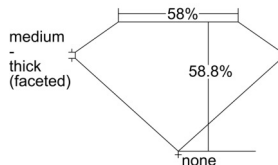

GIA®

FACSIMILE

GIA REPORT 6502423851

Verify this report at gia.edu

GIA NATURAL DIAMOND DOSSIER®

September 16, 2024
GIA Report Number 6502423851
Shape and Cutting Style ..... Heart Brilliant
Measurements ..... 4.82 x 5.47 x 3.22 mm

GRADING RESULTS

Carat Weight ..... 0.50 carat
Color Grade ..... D
Clarity Grade VVS2

ADDITIONAL GRADING INFORMATION

Polish ..... Excellent
Symmetry ..... Excellent
Fluorescence ..... Faint
Clarity Characteristics..... Needle, Pinpoint, Feather, Cloud
Inscription(s): GIA 6502423851

PROPORTIONS

Profile not to actual proportions

GRADING SCALES

GIA COLOR SCALE		GIA CLARITY SCALE	
COLORLESS	D	VERY VERY SLIGHTLY INCLUDED	FLAWLESS
	E		INTERNALLY FLAWLESS
	F		VVS₁
	G		VVS₂
	H		VS₁
	I		VS₂
	J		SI₁
	K		SI₂
	L		I₁
	M		I₂
NEAR COLORLESS	N	SLIGHTLY INCLUDED	I₃
	O		
	P		
	Q		
FAINT	R		
	S		
	T		
	U		
VERT LIGHT	V		
	W		
	X		
	Y		
LIGHT	Z