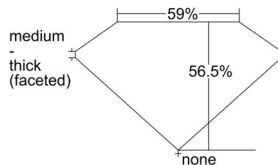

GIA®

FACSIMILE

GIA REPORT 6502424366

Verify this report at GIA.edu

GIA NATURAL DIAMOND DOSSIER®

September 16, 2024
GIA Report Number 6502424366
Shape and Cutting Style ..... Heart Brilliant
Measurements ..... 5.44 x 6.30 x 3.56 mm

GRADING RESULTS

Carat Weight ..... 0.70 carat
Color Grade ..... H
Clarity Grade SI1

ADDITIONAL GRADING INFORMATION

Polish ..... Excellent
Symmetry ..... Very Good
Fluorescence ..... None
Clarity Characteristics ..... Crystal, Cloud, Feather
Inscription(s): GIA 6502424366

PROPORTIONS

Profile not to actual proportions

GRADING SCALES

GIA COLOR SCALE		GIA CLARITY SCALE			
COLORLESS	D	VERY VERY SLIGHTLY INCLUDED	FLAWLESS		
	E		INTERNALLY FLAWLESS		
	F	VERY SLIGHTLY INCLUDED	VVS₁		
	G		VVS₂		
	H		VS₁		
	NEAR COLORLESS	I	SLIGHTLY INCLUDED	VS₂	
		J		SI₁	
		FAINT	K	INCLUDED	SI₂
			L		I₁
			M		I₂
VERT LIGHT	N	INCLUDED	I₃		
	O				
	P				
	Q				
	R				
LIGHT	S				
	T				
	U				
	V				
	W				
X					
Y					
Z