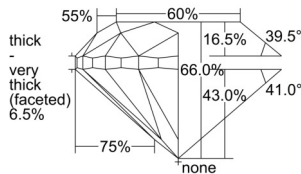

GIA®

FACSIMILE

GIA REPORT 6502424845

Verify this report at GIA.edu

GIA NATURAL DIAMOND DOSSIER®

September 18, 2024
GIA Report Number 6502424845
Shape and Cutting Style ..... Round Brilliant
Measurements ..... 4.07 - 4.12 x 2.70 mm

GRADING RESULTS

Carat Weight ..... 0.30 carat
Color Grade ..... E
Clarity Grade S11
Cut Grade ..... Good

ADDITIONAL GRADING INFORMATION

Polish ..... Very Good
Symmetry ..... Very Good
Fluorescence ..... None
Clarity Characteristics ..... Cloud, Crystal
Inscription(s): GIA 6502424845

PROPORTIONS

GRADING SCALES

GIA COLOR SCALE

COLOREDNESS	D
	E
	F
	G
	H
	I
	J
NEAR COLORLESS	K
	L
Faint	M
	N
	O
	P
Very Light	Q
	R
	S
	T
	U
	V
Light	W
	X
	Y
	Z

GIA CLARITY SCALE

FLAWLESS	VERY VERY SLIGHTLY INCLUDED	VVS₁	VVS₂	VS₁	VS₂	S1₁	S1₂	I₁	I₂	I₃	
											INTERNALLY FLAWLESS

GIA CUT SCALE

EXCELLENT
VERY GOOD
GOOD
FAIR
POOR