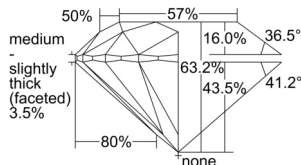

GIA®

FACSIMILE

GIA REPORT 6502425936

Verify this report at GIA.edu

GIA NATURAL DIAMOND DOSSIER®

September 16, 2024
GIA Report Number 6502425936
Shape and Cutting Style ..... Round Brilliant
Measurements ..... 5.17 - 5.19 x 3.28 mm

GRADING RESULTS

Carat Weight ..... 0.54 carat
Color Grade ..... J
Clarity Grade VS2
Cut Grade ..... Excellent

ADDITIONAL GRADING INFORMATION

Polish ..... Excellent
Symmetry ..... Excellent
Fluorescence ..... Faint
Clarity Characteristics ..... Cloud, Crystal
Inscription(s): GIA 6502425936

PROPORTIONS

Profile to actual proportions