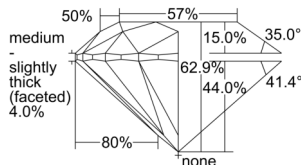

GIA®

FACSIMILE

GIA REPORT 6502426209

Verify this report at GIA.edu

GIA NATURAL DIAMOND DOSSIER®

September 13, 2024
GIA Report Number 6502426209
Shape and Cutting Style ..... Round Brilliant
Measurements ..... 4.68 - 4.70 x 2.95 mm

GRADING RESULTS

Carat Weight ..... 0.40 carat
Color Grade ..... F
Clarity Grade S11
Cut Grade ..... Excellent

ADDITIONAL GRADING INFORMATION

Polish ..... Excellent
Symmetry ..... Excellent
Fluorescence ..... None
Clarity Characteristics ..... Cloud
Inscription(s): GIA 6502426209

PROPORTIONS

Profile to actual proportions

GRADING SCALES

GIA COLOR SCALE	GIA CLARITY SCALE	GIA CUT SCALE
COLOURLESS	FLAWLESS	EXCELLENT
D	INTERNALLY FLAWLESS	
E	VVS₁	VERY GOOD
F		
G	VVS₂	
H	VS₁	GOOD
I		
J	VS₂	
K	SI₁	FAIR
L		
M	SI₂	
N	I₁	POOR
O		
P	I₂	
Q	I₃	
R		
S		
T		
U		
V		
W		
X		
Y		
Z