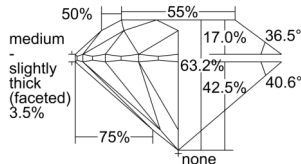

GIA®

FACSIMILE

GIA REPORT 6502426354

Verify this report at GIA.edu

GIA NATURAL DIAMOND DOSSIER®

September 16, 2024
GIA Report Number 6502426354
Shape and Cutting Style ..... Round Brilliant
Measurements ..... 5.58 - 5.63 x 3.55 mm

GRADING RESULTS

Carat Weight ..... 0.70 carat
Color Grade ..... H
Clarity Grade S11
Cut Grade ..... Excellent

ADDITIONAL GRADING INFORMATION

Polish ..... Excellent
Symmetry ..... Very Good
Fluorescence ..... None
Clarity Characteristics ..... Crystal, Cloud, Feather
Inscription(s): GIA 6502426354

PROPORTIONS

Profile to actual proportions

GRADING SCALES

GIA COLOR SCALE	GIA CLARITY SCALE	GIA CUT SCALE
D	FLAWLESS	EXCELLENT
E	INTERNALLY FLAWLESS	
F	VVS₁	VERY GOOD
G		
H	VS₁	GOOD
I		
J	VS₂	FAIR
K		
L	SI₁	POOR
M		
N	I₁	
O		
P	I₂	
Q		
R	I₃	
S		
T		
U		
V		
W		
X		
Y		
Z