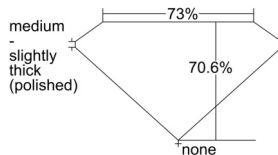

GIA®

FACSIMILE

GIA REPORT 6502427654

Verify this report at GIA.edu

GIA NATURAL DIAMOND DOSSIER®

September 18, 2024
GIA Report Number 6502427654
Shape and Cutting Style ..... Square Modified Brilliant
Measurements ..... 3.81 x 3.70 x 2.61 mm

GRADING RESULTS

Carat Weight ..... 0.30 carat
Color Grade ..... D
Clarity Grade VVS1

ADDITIONAL GRADING INFORMATION

Polish ..... Very Good
Symmetry ..... Good
Fluorescence ..... None
Clarity Characteristics ..... Feather
Inscription(s): GIA 6502427654

PROPORTIONS

Profile not to actual proportions

GRADING SCALES

GIA COLOR SCALE		GIA CLARITY SCALE			
COLORLESS	D	VERY VERY SLIGHTLY INCLUDED	FLAWLESS		
	E		INTERNALLY FLAWLESS		
	F	VERY SLIGHTLY INCLUDED	VVS₁		
	G		VVS₂		
	H		VS₁		
	NEAR COLORLESS	I	SLIGHTLY INCLUDED	VS₂	
		J		SI₁	
		FAINT	K	INCLUDED	SI₂
			L		I₁
			M		I₂
VERT LIGHT	N	LIGHT	I₃		
	O				
	P				
	Q				
	R