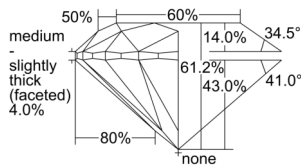

GIA®

FACSIMILE

GIA REPORT 6502431734

Verify this report at GIA.edu

GIA NATURAL DIAMOND DOSSIER®

September 18, 2024
GIA Report Number 6502431734
Shape and Cutting Style ..... Round Brilliant
Measurements ..... 4.34 - 4.36 x 2.66 mm

GRADING RESULTS

Carat Weight ..... 0.31 carat
Color Grade ..... E
Clarity Grade VVS1
Cut Grade ..... Excellent

ADDITIONAL GRADING INFORMATION

Polish ..... Excellent
Symmetry ..... Excellent
Fluorescence ..... None
Clarity Characteristics ..... Pinpoint, Feather
Inscription(s): GIA 6502431734

PROPORTIONS

Profile to actual proportions

GRADING SCALES

GIA COLOR SCALE	GIA CLARITY SCALE	GIA CUT SCALE	
D	FLAWLESS	EXCELLENT	
E	INTERNALLY FLAWLESS		
F		VVS₁	VERY GOOD
G	VVS₂		
H	VS₁	GOOD	
I	VS₂		
J	SI₁	FAIR	
K	SI₂		
L	INCLUDED	POOR	
M			I₁
N			I₂
O	I₃		
P			
Q			
R			
S			
T			
U			
V			
W			
X			
Y			
Z