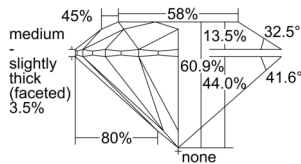

GIA®

FACSIMILE

GIA REPORT 6502432319

Verify this report at GIA.edu

GIA NATURAL DIAMOND DOSSIER®

September 17, 2024
GIA Report Number 6502432319
Shape and Cutting Style ..... Round Brilliant
Measurements ..... 4.52 - 4.54 x 2.76 mm

GRADING RESULTS

Carat Weight ..... 0.34 carat
Color Grade ..... D
Clarity Grade S11
Cut Grade ..... Excellent

ADDITIONAL GRADING INFORMATION

Polish ..... Excellent
Symmetry ..... Excellent
Fluorescence ..... Medium Blue
Clarity Characteristics..... Crystal, Feather
Inscription(s): GIA 6502432319

PROPORTIONS

Profile to actual proportions

GRADING SCALES

GIA COLOR SCALE	GIA CLARITY SCALE	GIA CUT SCALE	
D	FLAWLESS	EXCELLENT	
E	INTERNALLY FLAWLESS		
F		VVS₁	VERY GOOD
G	VVS₂		
H	VS₁	GOOD	
I	VS₂		
J	S1₁	FAIR	
K	S1₂		
L	I₁	POOR	
M	I₂		
N	I₃		
O			
P			
Q			
R			
S			
T			
U			
V			
W			
X			
Y			
Z