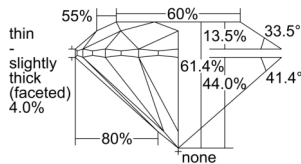

GIA®

FACSIMILE

GIA REPORT 6502432374

Verify this report at GIA.edu

GIA NATURAL DIAMOND DOSSIER®

September 16, 2024
GIA Report Number 6502432374
Shape and Cutting Style ..... Round Brilliant
Measurements ..... 5.07 - 5.12 x 3.13 mm

GRADING RESULTS

Carat Weight ..... 0.50 carat
Color Grade ..... E
Clarity Grade VS2
Cut Grade ..... Excellent

ADDITIONAL GRADING INFORMATION

Polish ..... Excellent
Symmetry ..... Very Good
Fluorescence ..... None
Clarity Characteristics..... Crystal, Feather, Indented Natural
Inscription(s): GIA 6502432374

PROPORTIONS

Profile to actual proportions