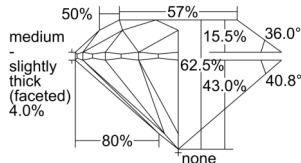

GIA®

FACSIMILE

GIA REPORT 6502433931

Verify this report at [GIA.edu](https://reportcheck.gia.edu)

GIA NATURAL DIAMOND DOSSIER®

September 17, 2024
GIA Report Number 6502433931
Shape and Cutting Style ..... Round Brilliant
Measurements ..... 4.67 - 4.70 x 2.93 mm

GRADING RESULTS

Carat Weight ..... 0.40 carat
Color Grade ..... D
Clarity Grade S11
Cut Grade ..... Very Good

ADDITIONAL GRADING INFORMATION

Polish ..... Excellent
Symmetry ..... Excellent
Fluorescence ..... None
Clarity Characteristics ..... Cloud
Inscription(s): GIA 6502433931

PROPORTIONS

Profile to actual proportions

GRADING SCALES

GIA COLOR SCALE

COLOURLESS	D
	E
	F
	G
	H
	I
	J
NEAR COLOURLESS	K
	L
FAIN	M
	N
	O
	P
VERY LIGHT	Q
	R
	S
	T
	U
	V
	W
	X
	Y
LIGHT	Z

GIA CLARITY SCALE

VERY VERY SLIGHTLY INCLUDED	FLAWLESS
	INTERNALLY FLAWLESS
VERY SLIGHTLY INCLUDED	VVS₁
	VVS₂
SLIGHTLY INCLUDED	VS₁
	VS₂
INCLUDED	I₁
	I₂
	I₃

GIA CUT SCALE

EXCELLENT
VERY GOOD
GOOD
FAIR
POOR