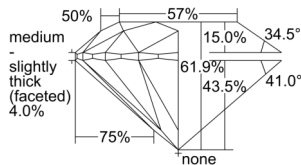

GIA®

FACSIMILE

GIA REPORT 6502433941

Verify this report at GIA.edu

GIA NATURAL DIAMOND DOSSIER®

September 18, 2024
GIA Report Number 6502433941
Shape and Cutting Style ..... Round Brilliant
Measurements ..... 5.07 - 5.09 x 3.14 mm

GRADING RESULTS

Carat Weight ..... 0.50 carat
Color Grade ..... E
Clarity Grade VS2
Cut Grade ..... Excellent

ADDITIONAL GRADING INFORMATION

Polish ..... Excellent
Symmetry ..... Excellent
Fluorescence ..... None
Clarity Characteristics..... Cloud, Feather, Crystal, Etch Channel
Inscription(s): GIA 6502433941

PROPORTIONS

Profile to actual proportions

GRADING SCALES

GIA COLOR SCALE	GIA CLARITY SCALE	GIA CUT SCALE
D	FLAWLESS	EXCELLENT
E	INTERNALLY FLAWLESS	
F	VVS₁	VERY GOOD
G		
H	VS₁	GOOD
I		
J	VS₂	FAIR
K		
L	SI₁	POOR
M		
N	I₁	
O		
P	I₂	
Q		
R	I₃	
S		
T		
U		
V		
W		
X		
Y		
Z