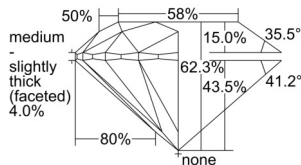

GIA®

FACSIMILE

GIA REPORT 6502434163

Verify this report at GIA.edu

GIA NATURAL DIAMOND DOSSIER®

September 16, 2024
GIA Report Number 6502434163
Shape and Cutting Style ..... Round Brilliant
Measurements ..... 4.26 - 4.30 x 2.67 mm

GRADING RESULTS

Carat Weight ..... 0.30 carat
Color Grade I
Clarity Grade S11
Cut Grade ..... Excellent

ADDITIONAL GRADING INFORMATION

Polish ..... Excellent
Symmetry ..... Excellent
Fluorescence ..... None
Clarity Characteristics ..... Cloud, Crystal, Feather
Inspection(s): GIA 6502434163

PROPORTIONS

Profile to actual proportions

GRADING SCALES

GIA COLOR SCALE	GIA CLARITY SCALE	GIA CUT SCALE	
D	FLAWLESS	EXCELLENT	
E	INTERNALLY FLAWLESS		
F		VVS₁	VERY GOOD
G	VVS₂		
H	VS₁	GOOD	
I	VS₂		
J	S1₁	FAIR	
K	S1₂		
L	I₁	POOR	
M	I₂		
N	I₃		
O			
P			
Q			
R			
S			
T			
U			
V			
W			
X			
Y			
Z