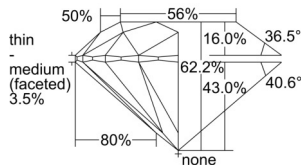

GIA®

FACSIMILE

GIA REPORT 6502434555

Verify this report at GIA.edu

GIA NATURAL DIAMOND DOSSIER®

September 18, 2024
GIA Report Number 6502434555
Shape and Cutting Style ..... Round Brilliant
Measurements ..... 5.11 - 5.13 x 3.19 mm

GRADING RESULTS

Carat Weight ..... 0.51 carat
Color Grade ..... D
Clarity Grade VS1
Cut Grade ..... Excellent

ADDITIONAL GRADING INFORMATION

Polish ..... Excellent
Symmetry ..... Excellent
Fluorescence ..... None
Clarity Characteristics ..... Cloud, Crystal
Inscription(s): GIA 6502434555

PROPORTIONS

Profile to actual proportions

GRADING SCALES

GIA COLOR SCALE	GIA CLARITY SCALE	GIA CUT SCALE
COLOURLESS	FLAWLESS	EXCELLENT
D	INTERNALLY FLAWLESS	
E	VVS₁	VERY GOOD
F		
G	VS₁	GOOD
H		
I	SI₁	FAIR
J		
K	I₁	POOR
L		
M	I₂	
N	I₃	
O		
P		
Q		
R		
S		
T		
U		
V		
W		
X		
Y		
Z