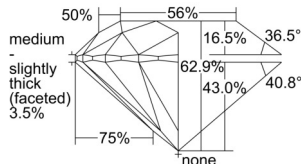

GIA®

FACSIMILE

GIA REPORT 6502434591

Verify this report at GIA.edu

GIA NATURAL DIAMOND DOSSIER®

September 17, 2024
GIA Report Number 6502434591
Shape and Cutting Style ..... Round Brilliant
Measurements ..... 4.41 - 4.44 x 2.79 mm

GRADING RESULTS

Carat Weight ..... 0.34 carat
Color Grade ..... E
Clarity Grade VS1
Cut Grade ..... Excellent

ADDITIONAL GRADING INFORMATION

Polish ..... Excellent
Symmetry ..... Excellent
Fluorescence ..... None
Clarity Characteristics ..... Cloud, Pinpoint
Inscription(s): GIA 6502434591

PROPORTIONS

Profile to actual proportions

GRADING SCALES

GIA COLOR SCALE	GIA CLARITY SCALE	GIA CUT SCALE
D	FLAWLESS	EXCELLENT
E	INTERNALLY FLAWLESS	
F	VVS₁	VERY GOOD
G		
H	VS₁	GOOD
I		
J	VS₂	FAIR
K		
L	SI₁	POOR
M		
N	I₁	
O		
P	I₂	
Q		
R	I₃	
S		
T		
U		
V		
W		
X		
Y		
Z