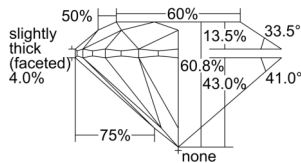

GIA®

FACSIMILE

GIA REPORT 6502434864

Verify this report at GIA.edu

GIA NATURAL DIAMOND DOSSIER®

September 18, 2024
GIA Report Number 6502434864
Shape and Cutting Style ..... Round Brilliant
Measurements ..... 4.30 - 4.33 x 2.62 mm

GRADING RESULTS

Carat Weight ..... 0.30 carat
Color Grade ..... D
Clarity Grade VS2
Cut Grade ..... Excellent

ADDITIONAL GRADING INFORMATION

Polish ..... Excellent
Symmetry ..... Excellent
Fluorescence ..... None
Clarity Characteristics ..... Crystal, Cloud
Inscription(s): GIA 6502434864

PROPORTIONS

GRADING SCALES

GIA COLOR SCALE	GIA CLARITY SCALE	GIA CUT SCALE	
D	FLAWLESS	EXCELLENT	
E	INTERNALLY FLAWLESS		
F		VVS₁	VERY GOOD
G	VVS₂		
H	VS₁	GOOD	
I	VS₂		
J	SI₁	FAIR	
K	SI₂		
L	I₁	POOR	
M	I₂		
N	I₃		
O			
P			
Q			
R			
S			
T			
U			
V			
W			
X			
Y			
Z