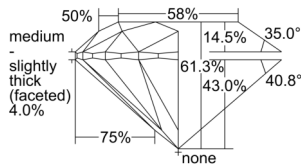

GIA®

FACSIMILE

GIA REPORT 6502434960

Verify this report at GIA.edu

GIA NATURAL DIAMOND DOSSIER®

September 19, 2024
GIA Report Number 6502434960
Shape and Cutting Style ..... Round Brilliant
Measurements ..... 5.09 - 5.11 x 3.13 mm

GRADING RESULTS

Carat Weight ..... 0.50 carat
Color Grade I
Clarity Grade S11
Cut Grade ..... Excellent

ADDITIONAL GRADING INFORMATION

Polish ..... Excellent
Symmetry ..... Excellent
Fluorescence ..... None
Clarity Characteristics ..... Cloud, Crystal, Feather
Inscription(s): GIA 6502434960

PROPORTIONS

Profile to actual proportions

GRADING SCALES

GIA COLOR SCALE	GIA CLARITY SCALE	GIA CUT SCALE	
D	FLAWLESS	EXCELLENT	
E	INTERNALLY FLAWLESS		
F		VVS₁	VERY GOOD
G	VVS₂		
H	VS₁	GOOD	
I	VS₂		
J	S1₁	FAIR	
K	S1₂		
L	I₁	POOR	
M	I₂		
N	I₃		
O			
P			
Q			
R			
S			
T			
U			
V			
W			
X			
Y			
Z