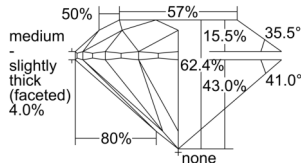

GIA®

FACSIMILE

GIA REPORT 6502435001

Verify this report at GIA.edu

GIA NATURAL DIAMOND DOSSIER®

September 18, 2024
GIA Report Number 6502435001
Shape and Cutting Style ..... Round Brilliant
Measurements ..... 4.77 - 4.81 x 2.99 mm

GRADING RESULTS

Carat Weight ..... 0.42 carat
Color Grade L
Clarity Grade VS2
Cut Grade ..... Excellent

ADDITIONAL GRADING INFORMATION

Polish ..... Excellent
Symmetry ..... Excellent
Fluorescence ..... Faint
Clarity Characteristics ..... Cloud, Crystal, Feather
Inscription(s): GIA 6502435001

PROPORTIONS

Profile to actual proportions

GRADING SCALES

GIA COLOR SCALE	GIA CLARITY SCALE	GIA CUT SCALE
COLOURLESS	FLAWLESS	EXCELLENT
D	INTERNALLY FLAWLESS	
E	VVS₁	VERY GOOD
F		
G	VS₁	GOOD
H		
I	SI₁	FAIR
J		
K	I₁	POOR
L		
M	I₂	
N		
O	I₃	
P		
Q		
R		
S		
T		
U		
V		
W		
X		
Y		
Z