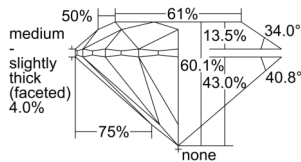

GIA®

FACSIMILE

GIA REPORT 6502435057

Verify this report at GIA.edu

GIA NATURAL DIAMOND DOSSIER®

September 18, 2024
GIA Report Number 6502435057
Shape and Cutting Style ..... Round Brilliant
Measurements ..... 4.31 - 4.33 x 2.60 mm

GRADING RESULTS

Carat Weight ..... 0.30 carat
Color Grade ..... E
Clarity Grade VS1
Cut Grade ..... Excellent

ADDITIONAL GRADING INFORMATION

Polish ..... Excellent
Symmetry ..... Excellent
Fluorescence ..... None
Clarity Characteristics..... Cloud, Feather, Pinpoint, Indented
Natural

Inscription(s): GIA 6502435057

PROPORTIONS

Profile to actual proportions

GRADING SCALES

GIA COLOR SCALE	GIA CLARITY SCALE	GIA CUT SCALE
D	FLAWLESS	EXCELLENT
E	INTERNALLY FLAWLESS	
F	VVS₁	VERY GOOD
G		
H	VS₁	GOOD
I		
J	SI₁	FAIR
K		
L	I₁	POOR
M		
N	I₂	
O		
P	I₃	
Q		
R		
S		
T		
U		
V		
W		
X		
Y		
Z