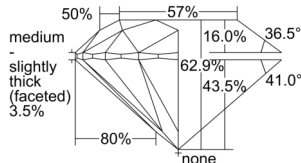

GIA®

FACSIMILE

GIA REPORT 6502436255

Verify this report at GIA.edu

GIA NATURAL DIAMOND DOSSIER®

September 18, 2024
GIA Report Number 6502436255
Shape and Cutting Style ..... Round Brilliant
Measurements ..... 4.23 - 4.30 x 2.68 mm

GRADING RESULTS

Carat Weight ..... 0.30 carat
Color Grade ..... F
Clarity Grade S11
Cut Grade ..... Excellent

ADDITIONAL GRADING INFORMATION

Polish ..... Excellent
Symmetry ..... Very Good
Fluorescence ..... None
Clarity Characteristics..... Cloud, Feather, Needle, Cavity
Inscription(s): GIA 6502436255

PROPORTIONS

Profile to actual proportions

GRADING SCALES

GIA COLOR SCALE	GIA CLARITY SCALE	GIA CUT SCALE	
D	FLAWLESS	EXCELLENT	
E	INTERNALLY FLAWLESS		
F		VVS₁	VERY GOOD
G	VVS₂		
H	VS₁	GOOD	
I	VS₂		
J	S1₁	FAIR	
K	S1₂		
L	I₁	POOR	
M	I₂		
N	I₃		
O			
P			
Q			
R			
S			
T			
U			
V			
W			
X			
Y			
Z