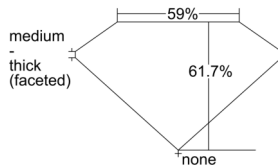

GIA®

FACSIMILE

GIA REPORT 6502436521

Verify this report at GIA.edu

GIA NATURAL DIAMOND DOSSIER®

September 17, 2024
GIA Report Number 6502436521
Shape and Cutting Style ..... Oval Brilliant
Measurements ..... 5.71 x 4.03 x 2.49 mm

GRADING RESULTS

Carat Weight ..... 0.36 carat
Color Grade ..... G
Clarity Grade VS1

ADDITIONAL GRADING INFORMATION

Polish ..... Excellent
Symmetry ..... Very Good
Fluorescence ..... None
Clarity Characteristics ..... Cloud, Pinpoint
Inscription(s): GIA 6502436521

PROPORTIONS

Profile not to actual proportions

GRADING SCALES

GIA COLOR SCALE		GIA CLARITY SCALE			
COLORLESS	D	VERY VERY SLIGHTLY INCLUDED	FLAWLESS		
	E		INTERNALLY FLAWLESS		
	F		VVS₁		
	G		VVS₂		
	NEAR COLORLESS	H	VERY SLIGHTLY INCLUDED	VS₁	
		I		VS₂	
		FAINT	J	SLIGHTLY INCLUDED	S₁
			K		S₂
			L		I₁
			M		I₂
VERT LIGHT	N		INCLUDED	I₃	
	O				
	P				
	Q				
LIGHT	R				
	S				
	T				
	U				
	V				
	Z