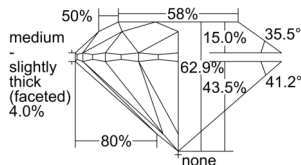

GIA®

FACSIMILE

GIA REPORT 6502437467

Verify this report at GIA.edu

GIA NATURAL DIAMOND DOSSIER®

September 18, 2024
GIA Report Number 6502437467
Shape and Cutting Style ..... Round Brilliant
Measurements ..... 4.67 - 4.71 x 2.95 mm

GRADING RESULTS

Carat Weight ..... 0.40 carat
Color Grade ..... D
Clarity Grade S11
Cut Grade ..... Excellent

ADDITIONAL GRADING INFORMATION

Polish ..... Excellent
Symmetry ..... Excellent
Fluorescence ..... None
Clarity Characteristics ..... Feather, Cloud
Inscription(s): GIA 6502437467

PROPORTIONS

Profile to actual proportions

GRADING SCALES

GIA COLOR SCALE	GIA CLARITY SCALE	GIA CUT SCALE	
D	FLAWLESS	EXCELLENT	
E	INTERNALLY FLAWLESS		
F		VVS₁	VERY GOOD
G	VVS₂		
H	VS₁	GOOD	
I	VS₂		
J	S1₁	FAIR	
K	S1₂		
L	I₁	POOR	
M	I₂		
N	I₃		
O			
P			
Q			
R			
S			
T			
U			
V			
W			
X			
Y			
Z