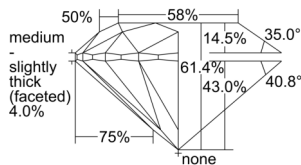

GIA®

FACSIMILE

GIA REPORT 6502437544

Verify this report at GIA.edu

GIA NATURAL DIAMOND DOSSIER®

September 19, 2024
GIA Report Number 6502437544
Shape and Cutting Style ..... Round Brilliant
Measurements ..... 5.83 - 5.87 x 3.59 mm

GRADING RESULTS

Carat Weight ..... 0.76 carat
Color Grade ..... G
Clarity Grade VS2
Cut Grade ..... Excellent

ADDITIONAL GRADING INFORMATION

Polish ..... Excellent
Symmetry ..... Excellent
Fluorescence ..... None
Clarity Characteristics ..... Cloud, Crystal
Inscription(s): GIA 6502437544

PROPORTIONS

Profile to actual proportions

GRADING SCALES

GIA COLOR SCALE	GIA CLARITY SCALE	GIA CUT SCALE	
D	FLAWLESS	EXCELLENT	
E	INTERNALLY FLAWLESS		
F		VVS₁	VERY GOOD
G	VVS₂		
H	VS₁	GOOD	
I	VS₂		
J	SI₁	FAIR	
K	SI₂		
L	I₁	POOR	
M	I₂		
N	I₃		
O			
P			
Q			
R			
S			
T			
U			
V			
W			
X			
Y			
Z