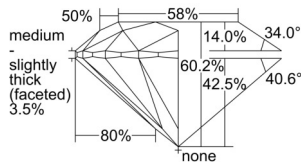

GIA®

FACSIMILE

GIA REPORT 6502437770

Verify this report at GIA.edu

GIA NATURAL DIAMOND DOSSIER®

September 18, 2024
GIA Report Number 6502437770
Shape and Cutting Style ..... Round Brilliant
Measurements ..... 4.77 - 4.79 x 2.88 mm

GRADING RESULTS

Carat Weight ..... 0.40 carat
Color Grade ..... E
Clarity Grade S11
Cut Grade ..... Excellent

ADDITIONAL GRADING INFORMATION

Polish ..... Excellent
Symmetry ..... Excellent
Fluorescence ..... None
Clarity Characteristics ..... Feather, Cloud, Crystal
Inspection(s): GIA 6502437770

PROPORTIONS

Profile to actual proportions

GRADING SCALES

GIA COLOR SCALE	GIA CLARITY SCALE	GIA CUT SCALE	
D	FLAWLESS	EXCELLENT	
E	INTERNALLY FLAWLESS		
F		VVS₁	VERY GOOD
G	VVS₂		
H	VS₁	GOOD	
I	VS₂		
J	S1₁	FAIR	
K	S1₂		
L	I₁	POOR	
M	I₂		
N	I₃		
O			
P			
Q			
R			
S			
T			
U			
V			
W			
X			
Y			
Z