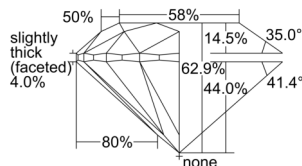

GIA®

FACSIMILE

GIA REPORT 6502438571

Verify this report at GIA.edu

GIA NATURAL DIAMOND DOSSIER®

September 18, 2024
GIA Report Number 6502438571
Shape and Cutting Style ..... Round Brilliant
Measurements ..... 5.92 - 5.94 x 3.73 mm

GRADING RESULTS

Carat Weight ..... 0.81 carat
Color Grade ..... H
Clarity Grade S11
Cut Grade ..... Excellent

ADDITIONAL GRADING INFORMATION

Polish ..... Excellent
Symmetry ..... Excellent
Fluorescence ..... None
Clarity Characteristics ..... Crystal
Inscription(s): GIA 6502438571

PROPORTIONS

Profile to actual proportions

GRADING SCALES

GIA COLOR SCALE	GIA CLARITY SCALE	GIA CUT SCALE	
D	FLAWLESS	EXCELLENT	
E	INTERNALLY FLAWLESS		
F		VVS₁	VERY GOOD
G	VVS₂		
H	VS₁	GOOD	
I	VS₂		
J	S1₁	FAIR	
K	S1₂		
L	I₁	POOR	
M	I₂		
N	I₃		
O			
P			
Q			
R			
S			
T			
U			
V			
W			
X			
Y			
Z