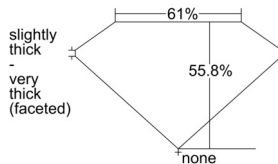

GIA®

FACSIMILE

GIA REPORT 6502440129

Verify this report at GIA.edu

GIA NATURAL DIAMOND DOSSIER®

September 17, 2024
GIA Report Number 6502440129
Shape and Cutting Style ..... Heart Brilliant
Measurements ..... 5.64 x 6.25 x 3.49 mm

GRADING RESULTS

Carat Weight ..... 0.70 carat
Color Grade ..... F
Clarity Grade VS2

ADDITIONAL GRADING INFORMATION

Polish ..... Excellent
Symmetry ..... Excellent
Fluorescence ..... Medium Blue
Clarity Characteristics ..... Feather, Crystal
Inscription(s): GIA 6502440129

PROPORTIONS

Profile not to actual proportions

GRADING SCALES

GIA COLOR SCALE		GIA CLARITY SCALE	
NEAR COLORLESS	D	VERY VERY SLIGHTLY INCLUDED	FLAWLESS
	E		INTERNALLY FLAWLESS
	F		VVS₁
	G		VVS₂
	H		VS₁
	I		VS₂
	J		SI₁
	K		SI₂
	L		I₁
	M		I₂
FAINT	N	SLIGHTLY INCLUDED	I₃
	O		
	P		
	Q		
VERT LIGHT	R	INCLUDED	
	S		
	T		
	U		
	V		
	W		
	X		
	Y		
LIGHT	Z