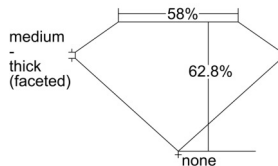

GIA®

FACSIMILE

GIA REPORT 6502441775

Verify this report at GIA.edu

GIA NATURAL DIAMOND DOSSIER®

September 18, 2024
GIA Report Number **6502441775**
Shape and Cutting Style ..... **Oval Brilliant**
Measurements ..... **5.26 x 3.78 x 2.37 mm**

GRADING RESULTS

Carat Weight ..... **0.30 carat**
Color Grade ..... **E**
Clarity Grade **S11**

ADDITIONAL GRADING INFORMATION

Polish ..... **Excellent**
Symmetry ..... **Very Good**
Fluorescence ..... **None**
Clarity Characteristics ..... **Feather**
Inscription(s): **GIA 6502441775**

PROPORTIONS

Profile not to actual proportions

GRADING SCALES

GIA COLOR SCALE		GIA CLARITY SCALE			
COLORLESS	D	VERY VERY SLIGHTLY INCLUDED	FLAWLESS		
	E		INTERNALLY FLAWLESS		
	F	VERY SLIGHTLY INCLUDED	VVS₁		
	G		VVS₂		
	H		VS₁		
	NEAR COLORLESS	I	SLIGHTLY INCLUDED	VS₂	
		J		S1₁	
		FAINT	K	INCLUDED	S1₂
			L		I₁
			M		I₂
VERT LIGHT	N	LIGHT	I₃		
	O				
	P				
	Q				
	R