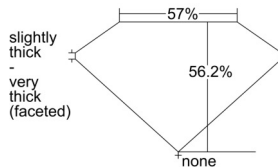

GIA®

FACSIMILE

GIA REPORT 6502441842

Verify this report at GIA.edu

GIA NATURAL DIAMOND DOSSIER®

September 18, 2024
GIA Report Number 6502441842
Shape and Cutting Style ..... Heart Brilliant
Measurements ..... 5.45 x 6.20 x 3.49 mm

GRADING RESULTS

Carat Weight ..... 0.70 carat
Color Grade ..... H
Clarity Grade SI1

ADDITIONAL GRADING INFORMATION

Polish ..... Excellent
Symmetry ..... Very Good
Fluorescence ..... Faint
Clarity Characteristics ..... Feather
Inscription(s): GIA 6502441842

PROPORTIONS

Profile not to actual proportions

GRADING SCALES

GIA COLOR SCALE		GIA CLARITY SCALE	
COLORLESS	D	VERY VERY SLIGHTLY INCLUDED	FLAWLESS
	E		INTERNALLY FLAWLESS
	F		VVS₁
	G		VVS₂
	H		VS₁
	I		VS₂
	J		SI₁
	K		SI₂
	L		I₁
	M		I₂
NEAR COLORLESS	N	SLIGHTLY INCLUDED	I₃
	O		
	P		
	Q		
FAINT	R		
	S		
	T		
	U		
VERT LIGHT	V		
	W		
	X		
	Y		
LIGHT	Z