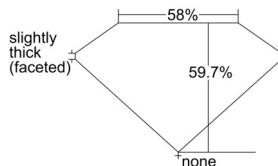

GIA®

FACSIMILE

GIA REPORT 6502442131

Verify this report at GIA.edu

GIA NATURAL DIAMOND DOSSIER®

September 18, 2024
GIA Report Number 6502442131
Shape and Cutting Style ..... Heart Brilliant
Measurements ..... 5.32 x 6.02 x 3.60 mm

GRADING RESULTS

Carat Weight ..... 0.70 carat
Color Grade ..... G
Clarity Grade VS2

ADDITIONAL GRADING INFORMATION

Polish ..... Excellent
Symmetry ..... Excellent
Fluorescence ..... None
Clarity Characteristics ..... Cloud, Crystal, Feather
Inscription(s): GIA 6502442131

PROPORTIONS

Profile not to actual proportions

GRADING SCALES

GIA COLOR SCALE		GIA CLARITY SCALE	
COLORLESS	D	VERY VERY SLIGHTLY INCLUDED	FLAWLESS
	E		INTERNALLY FLAWLESS
	F		VVS₁
	G		VVS₂
	H		VS₁
	I		VS₂
	J		SI₁
	K		SI₂
	L		I₁
	M		I₂
NEAR COLORLESS	N	SLIGHTLY INCLUDED	I₃
	O		
	P		
	Q		
FAINT	R		
	S		
	T		
	U		
VERY LIGHT	V		
	W		
	X		
	Y		
LIGHT	Z